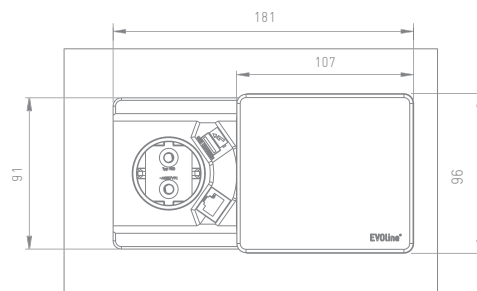

EVoline[®] Square80

Innovative technology for the smallest of spaces.

EVoline[®] Square80

EVoline Square80 fits into standard openings that are pre-made with a diameter of 80 mm. It provides a power socket, a USB charger, and a data connection.

In its Qi version EVoline Square80 offers an additional wireless charging surface integrated into the cover, for charging of Qi capable mobile phones.

Dimensions in mm

Housing	Plastics, black, white
Cover	Plastics, black, white, lacquered
Installation	Flush-mounted Diameter Ø 80 mm
Surface thickness	10 – 50 mm

International power socket modules

Various data connections

Port diameter 80 mm

Quick installation,
for surface thickness
up to 50 mm

EVOLine®

Schulte Elektrotechnik GmbH & Co. KG

Juengerstrasse 21
D-58515 Luedenscheid
Germany