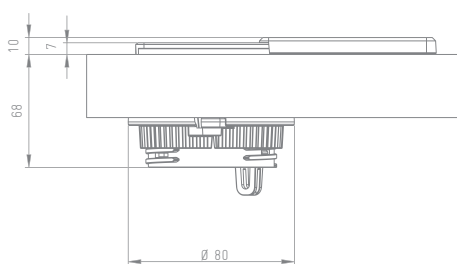

EVoline[®] Square80

Innovative technology for the smallest of spaces.

EVoline[®] Square80

EVoline Square80 fits into standard openings that are pre-made with a diameter of 80 mm. It provides a power socket, a USB charger, and a data connection.

In its Qi version EVoline Square80 offers an additional wireless charging surface integrated into the cover, for charging of Qi capable mobile phones.

Dimensions in mm

Housing	Plastics, black, white
Cover	Plastics, black, white, lacquered
Installation	Flush-mounted Diameter Ø 80 mm
Surface thickness	10 – 50 mm

International power socket modules

Various data connections

Port diameter 80 mm

Quick installation,
for surface thickness
up to 50 mm

EVOLine®

Schulte Elektrotechnik GmbH & Co. KG

Juengerstrasse 21
D-58515 Luedenscheid
Germany